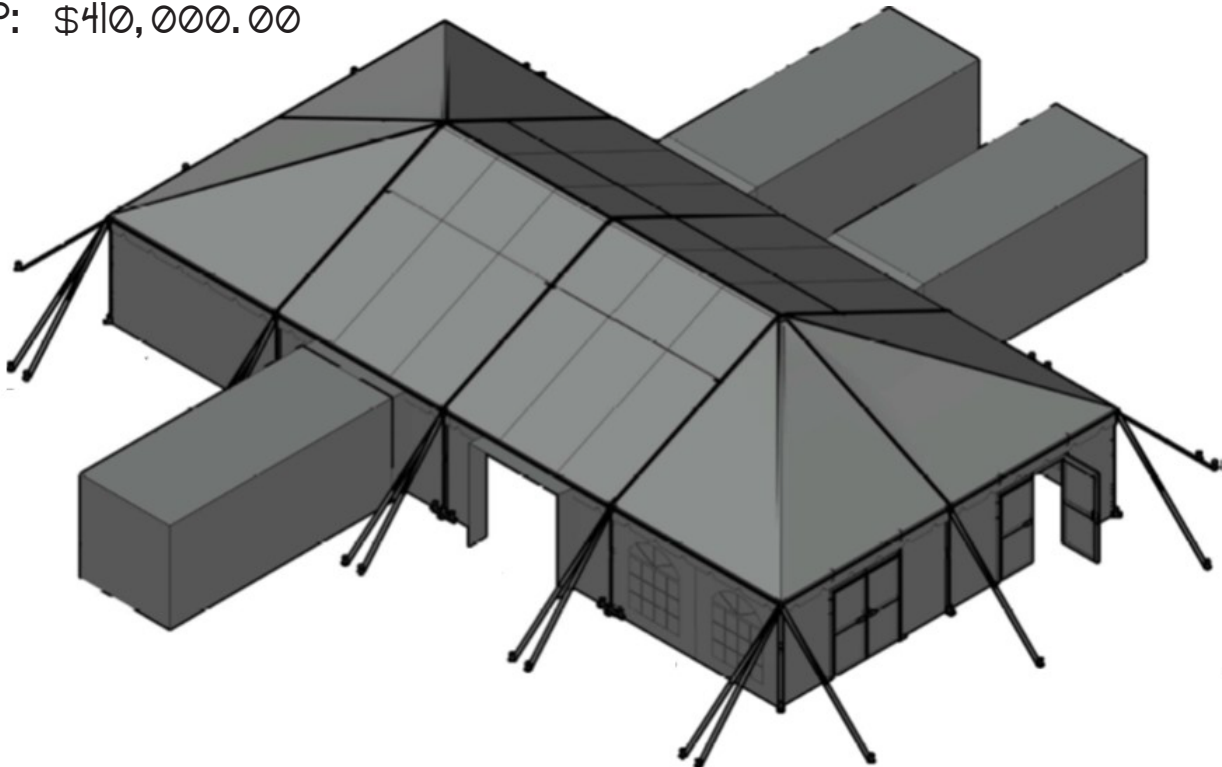

MOBILE REMOTE RANGE OPERATIONS & TRAINING CENTER MODE: 4

RG - MRROTS - 01 - 4

MSRP: \$410,000.00

BUILD OF MATERIALS

Prefab Containers:

Lodging Facility x1
Weapon Maintenance Fac x2
Visual Training Display System, with Projector & Screen Set
Live Remote Display
40' x 60' Double Insulated Semi Permanent Structure
3 Phase ECU Heat & Cooling Set

Medical Module Container:

Capable to care for up to 10 patients.

Fuel Penal Trailer with Mounted Pump Set
Potable Water Pencil Trailer with Mounted Pump Set

The Mobile Remote Range Operations & Training Solutions Mode 4 is designed to provide modular and scalable mobile training facility that can be quickly built on existing remote ranges to support all aspects of range operations and small arms training courses of instruction.

The mobile facility has cadre and student berthing containers, weapons maintenance containers and a medical response container. The containers are booted to a 40' x 60' insulated training structure that contains state of the art A/V Training Solution. The solution package also contains a potable water and fuel trailers